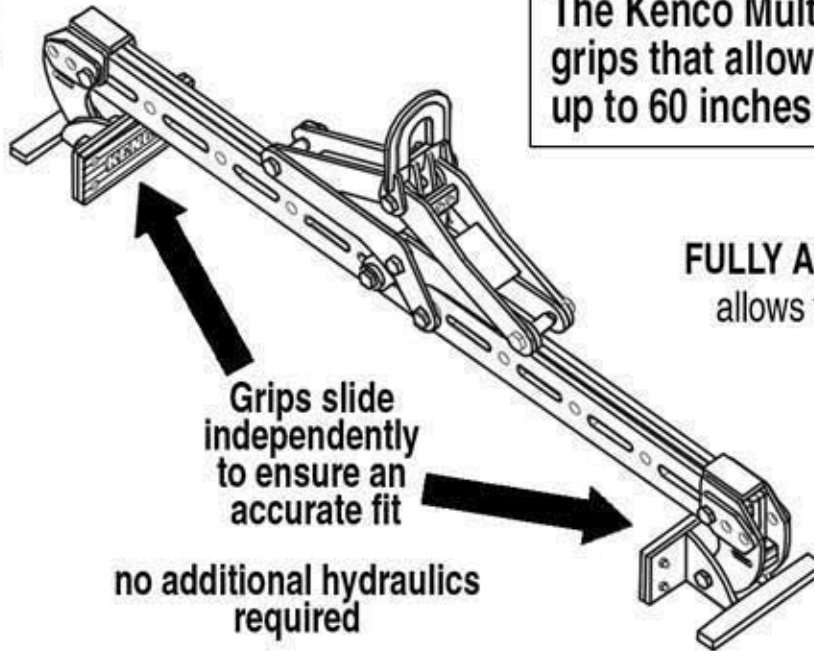

KENCO

MULTILIFT

170 STATE ROUTE 271 - LIGONIER, PA 15658

TOLL FREE 1-800-653-6069

FAX 724-238-3187 www.kenco.com

The Kenco MultiLift has adjustable grips that allow you to move block up to 60 inches in width.

Grips slide independently to ensure an accurate fit

no additional hydraulics required

FULLY AUTOMATIC ACTUATOR
allows for hands-free placement

Adjustable grips:

allow for lifting a range of sizes up to 60 inches in width

can be reconfigured to grab from inside-out for culvert box

- > *custom grips available*
- > *custom widths available*
- > *custom capacities available*

ADJUSTS TO DIFFERENT WIDTHS FOR DIFFERENT JOBS

SPECIFICATIONS